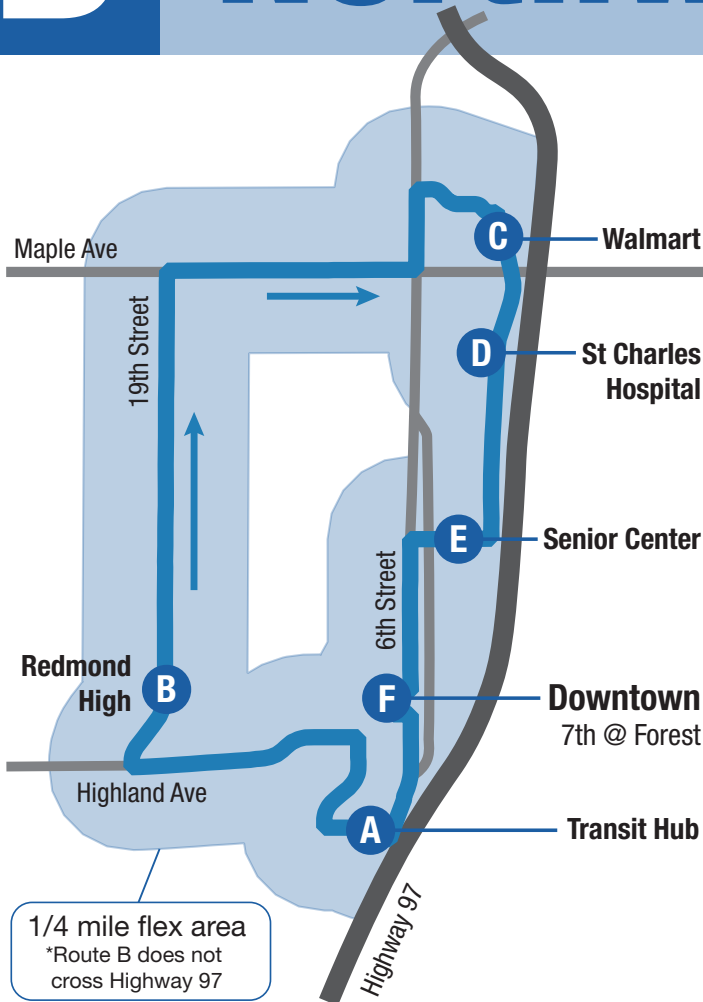

Redmond Flex Routes

A Airport

Ride for free!

Cascades East Transit went fare free on fixed routes in 2020.

	A	B	C	D	E	A	
WEEKDAYS	7:30	7:36	7:43	7:51	7:56	8:03	
	8:15	8:21	8:28	8:36	8:41	8:48	
	9:00	9:06	9:13	9:21	9:26	9:33	
	9:45	9:51	9:58	10:06	10:11	10:18	
	10:30	10:36	10:43	10:51	10:56	11:03	
	11:15	11:21	11:28	11:36	11:41	11:48	
	12:00	12:06	12:13	12:21	12:26	12:33	
	12:45	12:51	12:58	1:06	1:11	1:18	
		~~~ Service break ~~~					
		2:15	2:21	2:28	2:36	2:41	2:48
		3:00	3:06	3:13	3:21	3:26	3:33
	3:45	3:51	3:58	4:06	4:11	4:18	
	4:30	4:36	4:43	4:51	4:56	5:03	
	5:15	5:21	5:28	5:36	5:41	5:48	

No weekend service at this time.

## B Northwest

buses arrive every **45 minutes**

	A	B	C	D	E	F	A	
<b>WEEKDAYS</b>	7:30	7:35	7:45	7:48	7:54	7:59	8:03	
	8:15	8:20	8:30	8:33	8:39	8:44	8:48	
	9:00	9:05	9:15	9:18	9:24	9:29	9:33	
	9:45	9:50	10:00	10:03	10:09	10:14	10:18	
	10:30	10:35	10:45	10:48	10:54	10:59	11:03	
	11:15	11:20	11:30	11:33	11:39	11:44	11:48	
	12:00	12:05	12:15	12:18	12:24	12:29	12:33	
	12:45	12:50	1:00	1:03	1:09	1:14	1:18	
		~~~ Service break ~~~						
		2:15	2:20	2:30	2:33	2:39	2:44	2:48
		3:00	3:05	3:15	3:18	3:24	3:29	3:33
	3:45	3:50	4:00	4:03	4:09	4:14	4:18	
	4:30	4:35	4:45	4:48	4:54	4:59	5:03	
	5:15	5:20	5:30	5:33	5:39	5:44	5:48	

No weekend service at this time.

Flex routes allow stops within 1/4 mile of the route.
Call **541-385-8680** to request a flex stop.

Plan your ride with the app and see live bus locations: